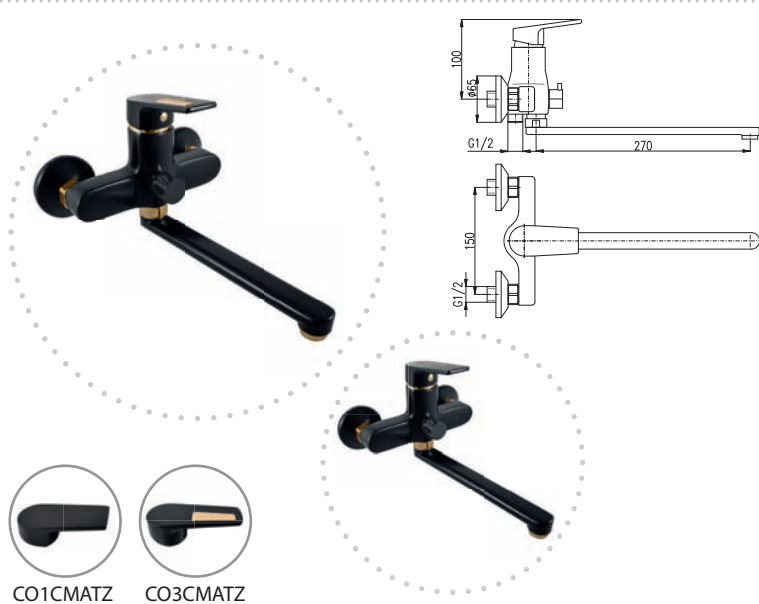

100 mm	150 mm		
CO353.0CMATZ	CO353.5CMATZ	3100	129,20
CO153.0CMATZ	CO153.5CMATZ	2980	124,20

Baterie pro vanu a umyvadlo s keramickým přepínačem v baterii a plochým ramínkem
Bath lever mixer with ceramic diverter, flat swivel spout
Смеситель для ванны и умывальника с керамическим переключателем и с плоским изливом

Keramický přepínač
Ceramic diverter
Керамический переключатель

Více variant černých baterií najdete na našich webových stránkách www.ravslezak.cz