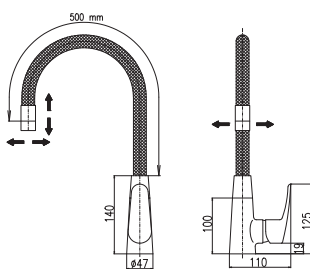

3/8" 1/2"

SEINA

SE919.0/12CMAT SE919.5/12CMAT 2650 110,40

Flexibilní ramínko se sprchou
Flexible spout with shower
Гибкий излив с душем

KA3502 PS0052CMAT

3/8" 1/2"

AMUR

AM719.0/10B	AM719.5/10B	1600	66,70
AM719.0/10C	AM719.5/10C	1600	66,70
AM719.0/10R	AM719.5/10R	1600	66,70
AM719.0/10CMAT	AM719.5/10CMAT	2100	87,50