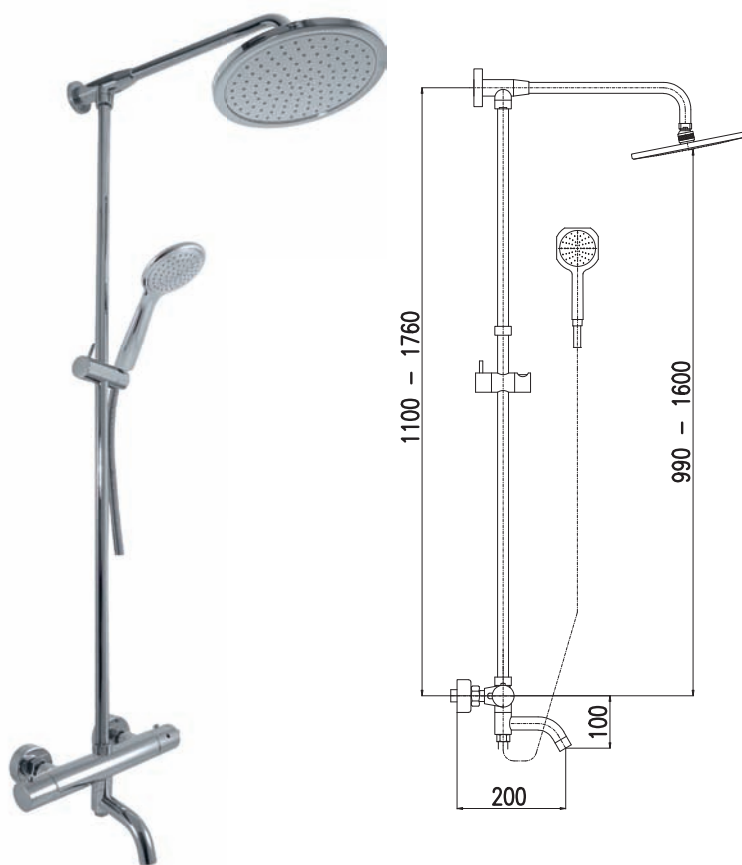

150 mm

TRM88.5/5

6290 262,10

Sprchová tyč teleskopická 1100–1760 mm
Shower rail with adjustable height 1100–1760 mm
Телескопическая штанга 1100–1760 мм

Vanový komplet

- Vanová baterie termostatická
- Hlavová sprcha PS0043 ø 230 mm, plast
- Ruční sprcha PS0045, plast
- Sprchová hadice 1,5 m – MH1503, kov
- Keramický přepínač

Bath lever mixer set

- Bath thermostatic lever mixer
- Over head shower PS0043 ø 230 mm, plastic
- Hand shower PS0045, plastic
- Shower hose 1,5 m – MH1503, metal
- Ceramic diverter

Ванный комплект

- Смеситель терmostатический для ванной
- Верхняя душевая лейка PS0043 ø 230 мм, пласт
- Душевая лейка PS0045, пласт
- Душевой шланг 1,5 м MH1503, металл
- Керамический переключатель