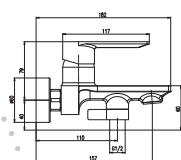

5, 6 7, 8

1	150 mm	NL154.5/1	1850	77,10
		NL254.5/1	1900	79,20
5	●	NL154.5/1Z	3520	146,70
6	●	NL154.5/1ZK	5200	216,70
7	●	NL154.5/1ZRL	5200	216,70
8	●	NL154.5/1ZRK	5200	216,70

Baterie vanová se sprchou a pevným držákem. Sprchová hadice musí mít systém proti přetočení.
Bath lever mixer with accessories (fixed shower holder). The shower hose must have an anti-twist system.

Смеситель для ванны, с лейкой и стабильным держателем. Душевой шланг должен иметь систему против перекручивания.