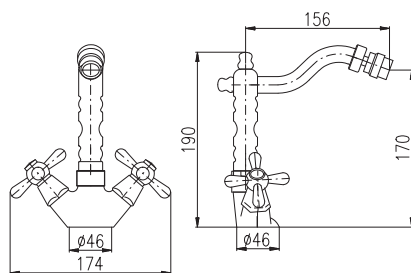

3/8"	1/2"		
MK121.0/9SM	MK121.5/9SM	3620	150,80
MK321.0/9SM	MK321.5/9SM	4620	192,50
MK421.0/9SM	MK421.5/9SM	4320	180,00
MK521.0/9SM	MK521.5/9SM	4320	180,00

Baterie bidetová s výpustí CLICK-CLACK – kov
Bidet mixer with CLICK-CLACK – metal
Смеситель для биде с CLICK-CLACK – металл