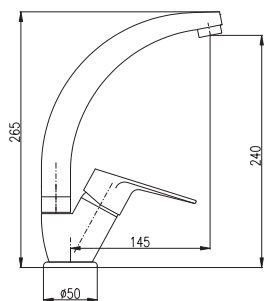

3/8" 1/2"

VICTORIA

VI206.0/3 VI206.5/3 1110 46,30