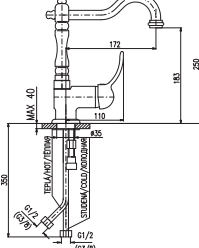

3/8" 1/2"
LABE

L008.0/8CMATZ	L008.5/8CMATZ	3250	135,40

Černá matná/zlatá – Black matt/Gold
– Черный матовый/Золото

L508.0/8CMAT	L508.5/8CMAT	3500	145,80

Černá matná – Black matt – Черный матовый