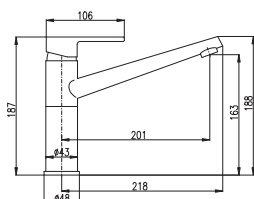

3/8" 1/2"

VLTAVA ECO

VTE404.0	VTE404.5	2345	97,70