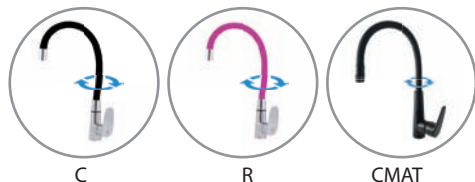

KA3502 MA0002 MA0002CMAT