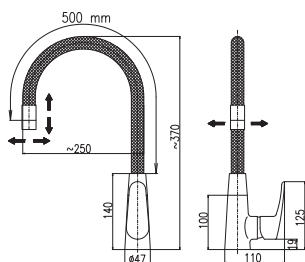

3/8" 1/2"

AMUR

AM719.0/11B	AM719.5/11B	1750	72,90
AM719.0/11C	AM719.5/11C	1750	72,90
AM719.0/11R	AM719.5/11R	1750	72,90
AM719.0/11CMATC	AM719.5/11CMATC	2250	93,80

Flexibilní ramínko s dvoupolovým perlátorem
Flexible spout with two-position aerator
Гибкий излив с аэратором на 2 позиции с душем