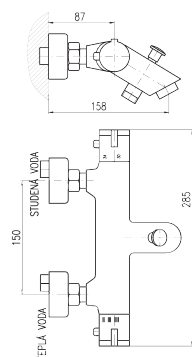

150 mm

TRM54.5

2850 118,80

Baterie vanová termostatická

Bath thermostatic lever mixer

Смеситель терmostатический для ванной

KA4015

MA0007

KA0501