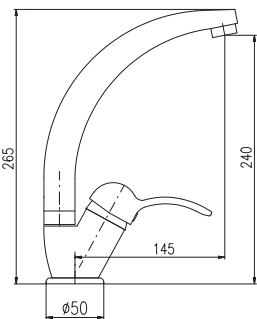

3/8" 1/2"

LABE

L006.0/3	L006.5/3	1110	46,30
L506.0/3	L506.5/3	1360	56,70
L006.0/3Z	L006.5/3Z	1890	78,80
L506.0/3Z	L506.5/3Z	2310	96,30