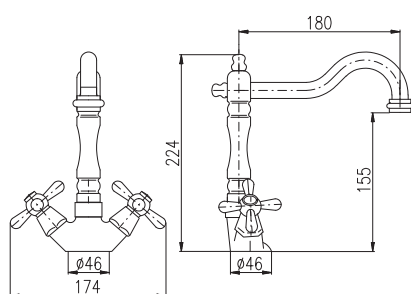

MK1

MK3

MK4

MK5

MA0001SM

MA0005SM

Keramický vršek
Ceramic headwork
Керамическая кран букса

3/8"		1/2"	
MK121.0/8SM	MK121.5/8SM	3620	150,80
MK321.0/8SM	MK321.5/8SM	4620	192,50
MK421.0/8SM	MK421.5/8SM	4320	180,00
MK521.0/8SM	MK521.5/8SM	4320	180,00