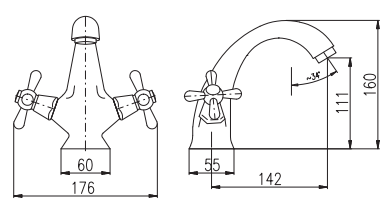

3/8"	1/2"		
MK128.0CMATC	MK128.5CMATC	2190	91,30
MK328.0CMATC	MK328.5CMATC	3090	128,80

Černá matná/chrom – Black matt/Chrome
– Чёрный матовый/Хром

MK128.0CMATZ	MK128.5CMATZ	2240	93,30
MK328.0CMATZ	MK328.5CMATZ	3140	130,80

Černá matná/zlato – Black matt/Gold
– Чёрный матовый/золото

Baterie umyvadlová stojánková
Basin mixer
Смеситель для умывальника

Keramický vršek / Ceramic headwork / Керамическая кран буска