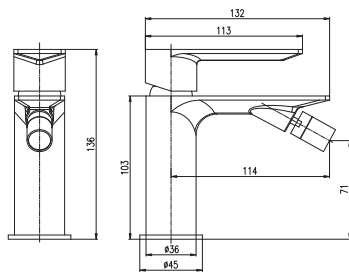

3/8"	1/2"		
9	● NL144.0MGK NL244.0MGK	NL144.5MGK NL244.5MGK	1800 1850	75,00 77,10
10	● NL144.0MGL NL244.0MGL	NL144.5MGL NL244.5MGL	2400 2500	100,00 104,20
11	● NL144.0MG NL244.0MG	NL144.5MG NL244.5MG	1800 1850	75,00 77,10

Baterie bidetová stojánková
Výška umyvadlové baterie – 136 mm
Bidet lever mixer. Height faucet – 136 mm
Смеситель для бидэ.
Высота смесителя – 136 мм