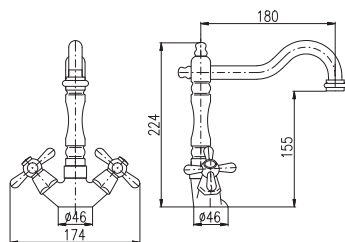

MK120.0/8BC

MK120.0/8BSM

MD0093D 1/2"
keramický / Ceramic headwork
керамический

PD0038

3/8" 1/2"
MORAVA RETRO MOSAZ

MK120.0/8SM	MK120.5/8SM	3140	130,80
MK320.0/8SM	MK320.5/8SM	4140	172,50
MK520.0/8SM	MK520.5/8SM	3840	160,00