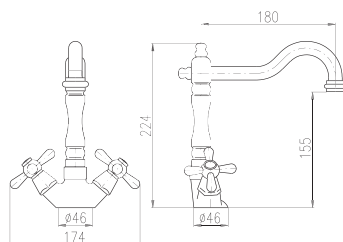

MK1CMAT MK3CMAT MK1CMATSM MK3CMATSM