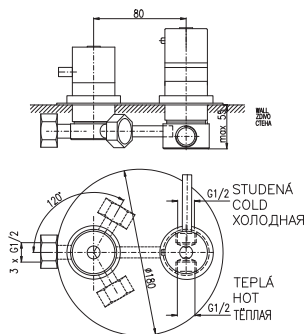

DT387	6250	260,40
Baterie sprchová/vanová vestavěná termostatická s keramickým přepínačem. Včetně podomítkového tělesa – 3 cestná		

Built-in thermostatic bath/shower lever mixer 3-jet, with ceramic switch including concealed body

Смеситель для ванны/душа терmostатический 3-х дорожный с керамическим переключателем включая тело скрытого монтажа

Keramický přepínač 3-cestný
Ceramic diverter 3-jet
Керамический переключатель
3-х дорожный

Termostatické baterie jsou osazeny mechanickou aretací na 38 °C teploty vody pro vyloučení rizika opaření.

Thermostatic faucets are fitted with mechanical arrestment at 38 °C water temperature to avoid the risk of scalding.

Терmostатические смесители оснащены устройством механической блокировки до 38 °C температуры воды, во избежание риска ожога.