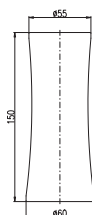

● MD0790-15SM 2590 107,90

NEW

● MD0790-15 2590 107,90

● MD0790-15Z 3110 129,60

● MD0790-15CMAT 2590 107,90

○ MD0790-15B 2590 107,90

Podstavec k umyvadlové stojánkové baterii L26 a L27
- délka 150 mm

Wash-basin stand for faucet L26 a L27 - length 150 mm

Подставка-удлинитель тела смесителя для умывальника L26
и L27 - высота 150 мм

● MD0825-15SM 2600 108,30

NEW

● MD0825-15 2600 108,30

● MD0825-15Z 3120 130,00

● MD0825-15CMAT 2600 108,30

○ MD0825-15B 2600 108,30

Podstavec k umyvadlové stojánkové baterii L08/8
- délka 150 mm

Wash-basin stand for faucet L08/8 - length 150 mm

Подставка-удлинитель тела смесителя для умывальника
L08/8 - высота 150 мм