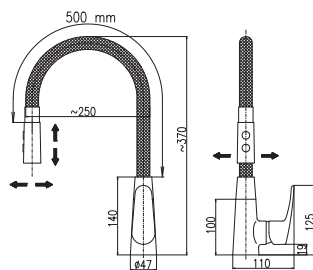

3/8"

1/2"

AMUR

AM719.0/12B

AM719.5/12B

1990 82,90

AM719.0/12C

AM719.5/12C

1990 82,90

AM719.0/12R

AM719.5/12R

1990 82,90

AM719.0/12CMAT

AM719.5/12MAT

2500 104,20

Flexibilní ramínko se sprchou
Flexible spout, aerator with shower
Гибкий излив, аэратор с душем