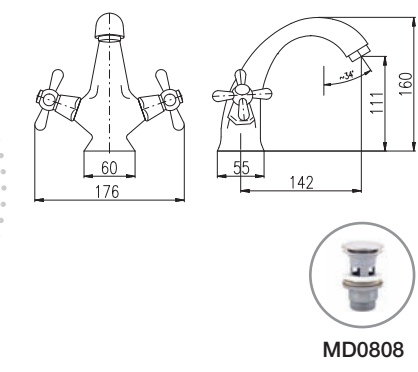

3/8"	1/2"		
MK129.0	MK129.5	1560	65,00
MK329.0	MK329.5	2460	102,50
MK529.0	MK529.5	2460	102,50

Chrom – Chrome – Хром

Baterie umyvadlová stojánková s výpustí CLICK-CLACK – kov/plast
Basin lever mixer with CLICK-CLACK – metal/plastic
Смеситель для умывальника с CLICK-CLACK – металл/пласт

● MK129.0KZ	MK129.5KZ	2990	124,60
MK329.0KZ	MK329.5KZ	4510	187,90
MK529.0KZ	MK529.5KZ	4510	187,90

Zlato – Gold – Золото

Baterie umyvadlová stojánková s výpustí CLICK-CLACK – kov
Basin mixer with side swivel spout CLICK-CLACK – metal
Смеситель для умывальника с CLICK-CLACK – металл