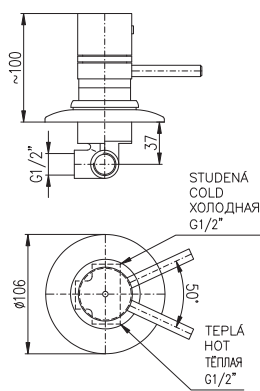

DT283	3470	144,60
Chrom – Chrome – Хром		
DT283KZ	5580	232,50
Zlato – Gold – Золото		

Baterie sprchová vestavěná termostatická včetně podomítkového tělesa

Built-in shower thermostatic lever mixer including concealed body

Смеситель терmostатический для душа включая тело скрытого монтажа