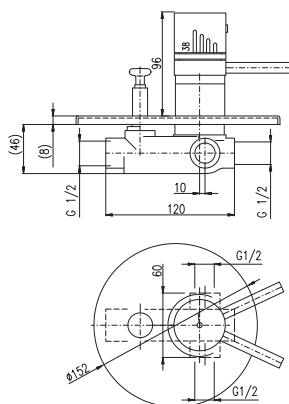

DT286	4240	176,70
Baterie sprchová/vanová vestavěná termostatická s přepínačem včetně podomítkového tělesa		

Built-in shower/bath thermostatic lever mixer with switch including concealed body

Смеситель терmostатический для душа/ванны с переключателем включая тело скрытого монтажа