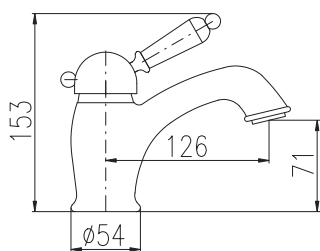

LABE STARÁ MOSAZ / BRONZE / БРОНЗА

ТYP / Артикул

Kč € / $