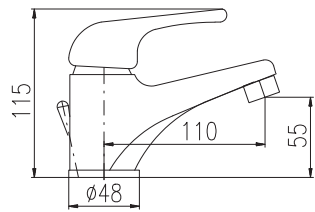

3/8"	1/2"		
SA027.0	SA027.5	640	26,70
SA327.0	SA327.5	660	27,50
SA527.0	SA527.5	660	27,50

Baterie umyvadlová stojánková s otvíráním odpadu – plast
Basin lever mixer with pop-up waste – plastic
Смеситель для умывальника с открыванием стока – пласт