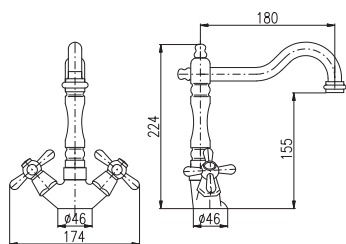

3/8" 1/2"
MORAVA RETRO

MK120.0/8B	MK120.5/8B	3140	130,80
MK320.0/8B	MK320.5/8B	4040	168,30
MK120.0/8BC	MK120.5/8BC	3140	130,80
MK320.0/8BC	MK320.5/8BC	4040	168,30
MK120.0/8BSM	MK120.5/8BSM	3140	130,80
MK320.0/8BSM	MK320.5/8BSM	4140	172,50

MK120.0/8BC