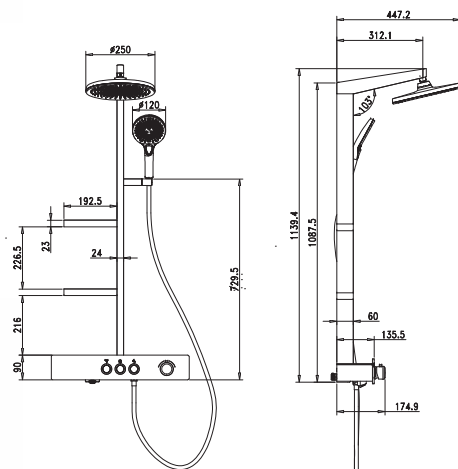

11	● NL055.5MG	6900	288,00

Baterie sprchová s pevnou tyčí, hlavovou a ruční sprchou
Shower mixer with fixed bar, head and hand showers
Смеситель для душа с фиксированной штангой, верхним и ручным душем