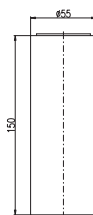

● MD0790-15SM 2590 107,90

NEW

● MD0790-15 2590 107,90

● MD0790-15Z 3110 129,60

● MD0790-15CMAT 2590 107,90

○ MD0790-15B 2590 107,90

Podstavec k umyvadlové stojánkové baterii L26 a L27
- délka 150 mm

Wash-basin stand for faucet L26 a L27 - length 150 mm

Подставка-удлинитель тела смесителя для умывальника L26
и L27 - высота 150 мм

● MD0825-15SM 2600 108,30

NEW

● MD0825-15 2600 108,30

● MD0825-15Z 3120 130,00

● MD0825-15CMAT 2600 108,30

○ MD0825-15B 2600 108,30

Podstavec k umyvadlové stojánkové baterii L08/8
- délka 150 mm

Wash-basin stand for faucet L08/8 - length 150 mm

Подставка-удлинитель тела смесителя для умывальника
L08/8 - высота 150 мм