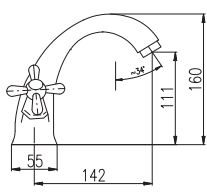

3/8"

1/2"

MK129.0SM
MK329.0SM
MK429.0SM
MK529.0SM

MK129.5SM
MK329.5SM
MK429.5SM
MK529.5SM

2790 116,30
3790 157,90
3490 145,40
3490 145,40

Baterie umyvadlová stojánková s výpustí CLICK-CLACK – kov
Basin lever mixer with CLICK-CLACK – metal
Смеситель для умывальника с CLICK-CLACK – металл

MK1

MK3

MK4

MK5

MA0001SM

Keramický vršek
Ceramic headwork
Керамическая кран букса