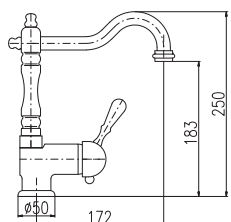

PD0038

3/8" 1/2"
LABE

L008.0/8	L008.5/8	3000	125,00
L508.0/8	L508.5/8	3250	135,40

Chrom – Chrome – Хром

L008.0/8Z	L008.5/8Z	4650	193,80
L508.0/8Z	L508.5/8Z	4950	206,30

Zlato – Gold – Золото

L408.0/8SM	L408.5/8SM	3700	154,20
L508.0/8SM	L508.5/8SM	3700	154,20

Stará mosaz – Vintage brass – Бронза

PD0038

KA3502