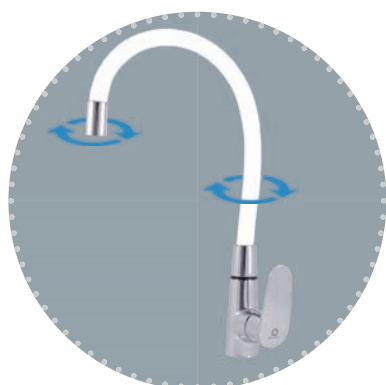

KA3502 MA0002 MA0002CMAT

3/8" 1/2"

AMUR

AM719.0/11B	AM719.5/11B	1750	72,90
AM719.0/11C	AM719.5/11C	1750	72,90
AM719.0/11R	AM719.5/11R	1750	72,90
AM719.0/11CMATC	AM719.5/11CMATC	2250	93,80

Flexibilní ramínko s dvoupolovým perlátorem
Flexible spout with two-position aerator
Гибкий излив с аэратором на 2 позиции с душем