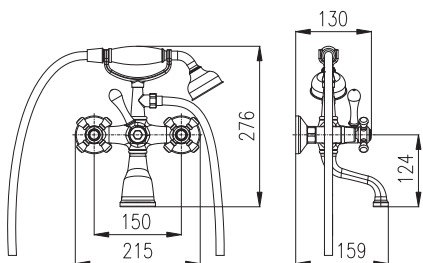

150 mm

MK159.5/2SM	6700	279,20
MK359.5/2SM	7700	320,80
MK459.5/2SM	7400	308,30
MK559.5/2SM	7400	308,30

Baterie vanová s přepínačem,
s vidlicí na odkládání sprchy a sprchou
Bath mixer with diverter, accessories
Смеситель для ванны с переключателем, с лейкой