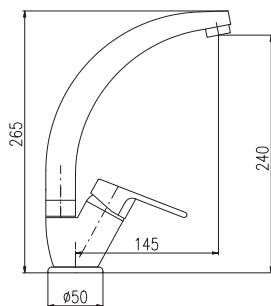

3/8"

1/2"

COLORADO

CO106.0/3

CO106.5/3

1110 46,30

CO206.0/3

CO206.5/3

1160 48,30