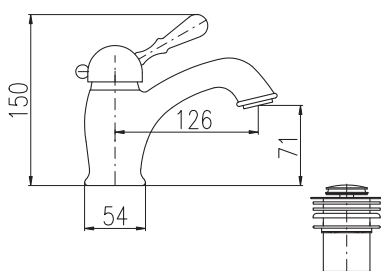

LABE STARÁ MOSAZ / BRONZE / БРОНЗА

ТYP / Артикул

Kč € / $

3/8"	1/2"		
L426.0SM	L426.5SM	2910	121,30
L526.0SM	L526.5SM	2910	121,30

Baterie umyvadlová stojánková

Basin lever mixer

Смеситель для умывальника

3/8"	1/2"		
L427.0SM	L427.5SM	3490	145,40
L527.0SM	L527.5SM	3490	145,40

Baterie umyvadlová stojánková s výpustí CLICK-CLACK – kov

Basin lever mixer with CLICK-CLACK – metal

Смеситель для умывальника с CLICK-CLACK – металл

3/8"	1/2"		
L408.0/8SM	L408.5/8SM	3700	154,20
L508.0/8SM	L508.5/8SM	3700	154,20

Baterie umyvadlová/dřezová stojánková s otočným ústím

Basin/sink mixer with side swivel spout

Смеситель для умывальника/раковины с поворотным изливом