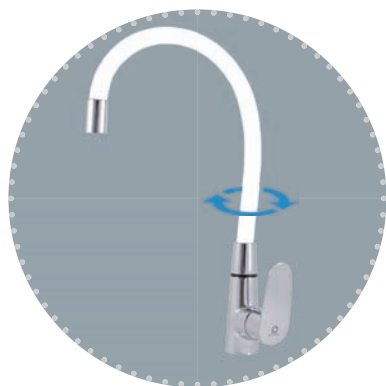

3/8" 1/2"

SEINA

SE919.0/12CMAT SE919.5/12CMAT 2650 110,40

Flexibilní ramínko se sprchou
Flexible spout with shower
Гибкий излив с душем

KA3502 PS0052CMAT

3/8" 1/2"

AMUR

AM719.0/10B	AM719.5/10B	1600	66,70
AM719.0/10C	AM719.5/10C	1600	66,70
AM719.0/10R	AM719.5/10R	1600	66,70
AM719.0/10CMAT	AM719.5/10CMAT	2100	87,50