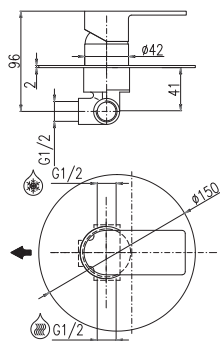

9	●	NL183LMGK	3215	134,00
		NL283LMGK	3300	137,50
10	●	NL183LMGL	3780	157,50
		NL283LMGL	3880	161,70

Baterie sprchová vestavěná včetně podomítkového tělesa
Built-in shower lever mixer including concealed body
Смеситель для душа включая тело скрытого монтажа