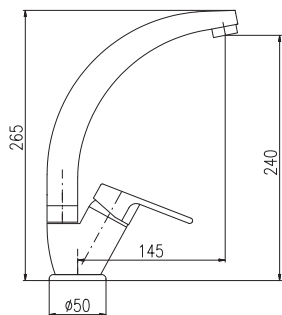

3/8" 1/2"

VLTAVA ECO

VTE406.0/3 VTE406.5/3 1380 57,50