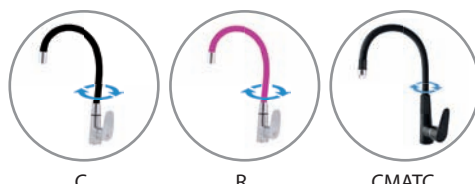

KA3502 MA0029