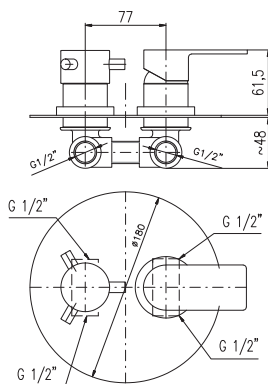

9	●	NL186KMGK	4760	198,30
		NL286KMGK	4845	201,90
10	●	NL186KMGL	5600	233,30
		NL286KMGL	5700	237,50

Baterie sprchová/vanová vestavěná s keramickým přepínačem včetně podomítkového tělesa

Built-in shower/bath lever mixer with ceramic switch including concealed body

Смеситель для душа/ванны с керамическим переключателем включая тело скрытого монтажа

Keramický přepínač
Ceramic diverter
Керамический переключатель