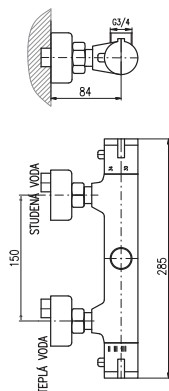

150 mm

TRM81.5

2400 100,00

Baterie sprchová termostatická

Shower thermostatic lever mixer

Смеситель терmostатический для душа

KA4015

KA0501

TRM, DT

Termostatické baterie jsou osazeny mechanickou aretací na 38 °C teploty vody pro vyloučení rizika opaření.

Thermostatic faucets are fitted with mechanical arrestment at 38 °C water temperature to avoid the risk of scalding.

Терmostатические смесители оснащены устройством механической блокировки до 38 °C температуры воды, во избежание риска ожога.