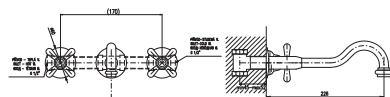

MK131SM	6000	250,00
MK331SM	7000	291,70
MK431SM	6700	279,20
MK531SM	6700	279,20

Baterie umyvadlová vestavěná včetně podomítkového tělesa
Basin lever mixer including concealed body
Смеситель для умывальника включая тело скрытого монтажа