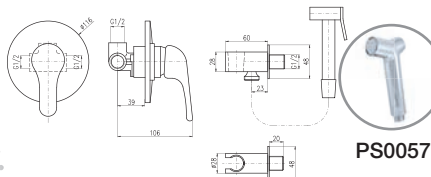

SA042	1670	69,60
SA342	1690	70,40
SA542	1690	70,40

Baterie bidetová vestavěná, včetně podomítkového tělesa, držák sprchy se stop ventilem, s hadicí a sprchou s tlačítkovým mechanismem – plast

Bidet lever mixer including concealed body

Adjustable with angle-valve. Hand shower with push-button mechanism – plastic

Смеситель для бидэ включая тело скрытого монтажа, включая держатель с стоп вентилем для лейки с нажимным механизмом – пласт

SA042/1	1980	82,50
SA342/1	2000	83,30
SA542/1	2000	83,30

Baterie bidetová vestavěná, včetně podomítkového tělesa, držák sprchy se stop ventilem, s hadicí a sprchou s tlačítkovým mechanismem – kov

Bidet lever mixer including concealed body

Adjustable with stop angle-valve. Hand shower with push-button mechanism – metal

Смеситель для бидэ включая тело скрытого монтажа, включая держатель с стоп вентилем для лейки с нажимным механизмом – металл

MH1001
Sprchová hadice kovová 100 cm
Shower hose metal 100 cm
Душевой шланг метал 100 см