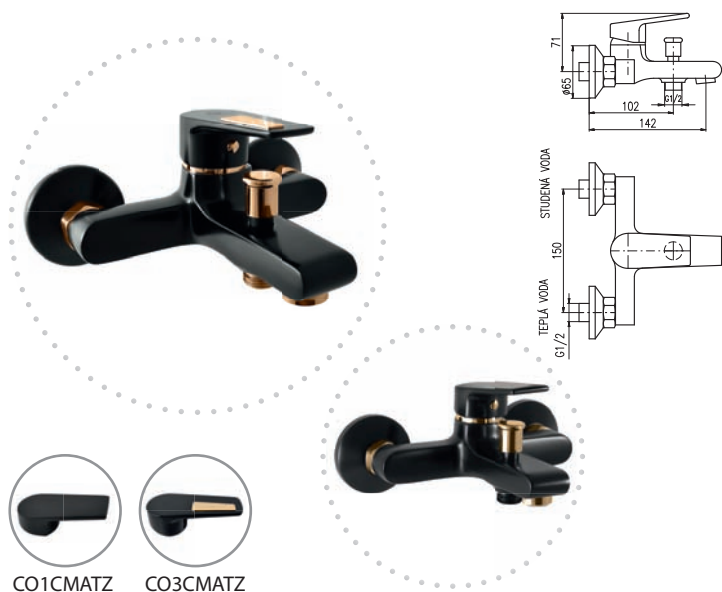

100 mm	150 mm		
CO354.0CMATZ	CO354.5CMATZ	2570	107,10
CO154.0CMATZ	CO154.5CMATZ	2450	102,10

Baterie vanová
Bath lever mixer
Смеситель для ванны