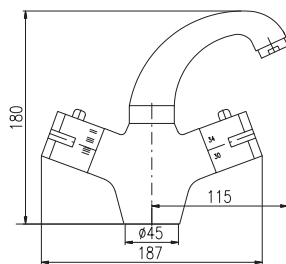

3/8"

1/2"

TRM26.0

TRM26.5

3050 127,10

Baterie umyvadlová termostatická

Basin thermostatic lever mixer

Смеситель терmostатический для умывальника

KA4014

MA0001

KA0501