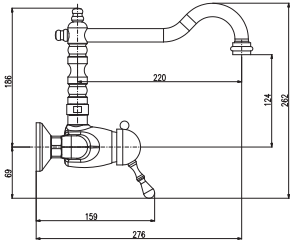

MORAVA RETRO

MK101.0/29	MK101.5/29	2200	91,70
MK301.0/29	MK301.5/29	3060	127,50

Chrom – Chrome – Хром

● MK101.0/29Z	MK101.5/29Z	3510	146,30
MK301.0/29Z	MK301.5/29Z	4970	207,10

Zlato – Gold – Золото

● MK101.0/29SM	MK101.5/29SM	3080	128,30
MK301.0/29SM	MK301.5/29SM	4030	167,90

Stará mosaz – Vintage brass – Бронза