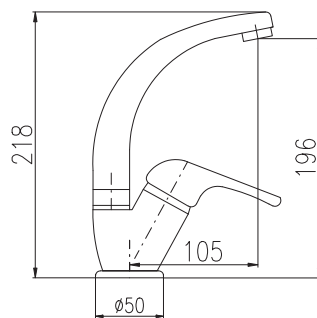

3/8"	1/2"		
SA006.0/2	SA006.5/2	990	41,30
SA306.0/2	SA306.5/2	1010	42,10
SA506.0/2	SA506.5/2	1010	42,10

Baterie umyvadlová stojánková s otočným ústím
Basin lever mixer with swivel spout
Смеситель для умывальника с поворотным изливом