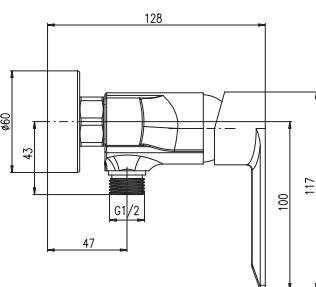

150 mm			
9	● NL154.5/1MGK NL254.5/1MGK	2775 2825	115,60 117,70
10	● NL154.5/1MGL NL254.5/1MGL	5200 5300	216,70 220,80
11	● NL154.5/1MG NL254.5/1MG	2775 2825	115,60 117,70

Baterie vanová se sprchou a pevným držákem. Sprchová hadice musí mít systém proti přetočení.

Bath lever mixer with accessories (fixed shower holder). The shower hose must have an anti-twist system.

Смеситель для ванны, с лейкой и стабильным держателем. Душевой шланг должен иметь систему против перекручивания.

150 mm			
9	● NL181.5MGK NL281.5MGK	1935 1985	80,60 82,70
10	● NL181.5MGL NL281.5MGL	2580 2680	107,50 111,70
11	● NL181.5MG NL281.5MG	1935 1985	80,60 82,70

Baterie sprchová
Shower lever mixer
Смеситель для душа