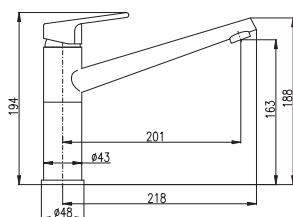

PD0038

KA3502

3/8" 1/2"

COLORADO

	CO104.0	CO104.5	1950	81,30
	CO204.0	CO204.5	2000	83,30