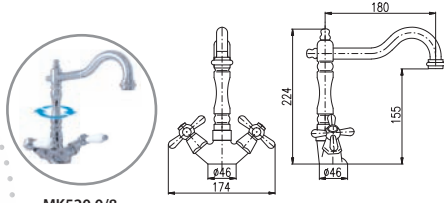

3/8" 1/2"

MORAVA RETRO

MK120.0/8	MK120.5/8	2290	95,40
MK320.0/8	MK320.5/8	3190	132,90
MK520.0/8	MK520.5/8	3190	132,90

Chrom – Chrome – Хром