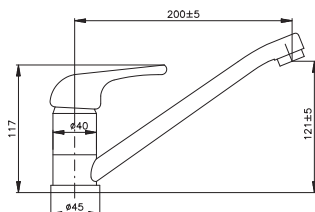

3/8" 1/2"

SÁZAVA

	SA005.0	SA005.5	645	26,90
	SA305.0	SA305.5	665	27,70
	SA505.0	SA505.5	665	27,70

COLORADO

	CO105.0	CO105.5	715	29,80
	CO205.0	CO205.5	765	31,90