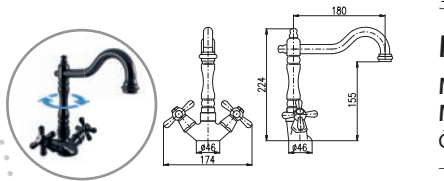

MK120.0/8Z	MK120.5/8Z	3140	130,80
MK320.0/8Z	MK320.5/8Z	4660	194,20
MK520.0/8Z	MK520.5/8Z	4660	194,20

Zlato – Gold – Золото

3/8" 1/2"

MORAVA RETRO

MK120.0/8CMATSM	MK120.5/8CMATSM	3140	130,80
MK320.0/8CMATSM	MK320.5/8CMATSM	4040	168,30