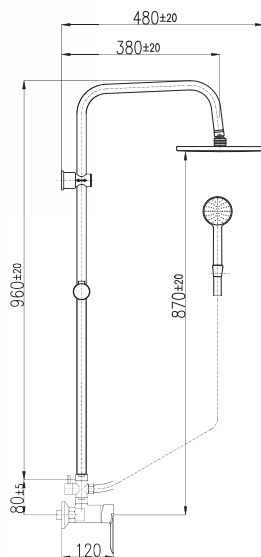

Baterie sprchová s pevnou tyčí, hlavovou a ruční sprchou
Shower mixer with fixed bar, head and hand showers
Смеситель для душа с фиксированной штангой, верхним и ручным душем