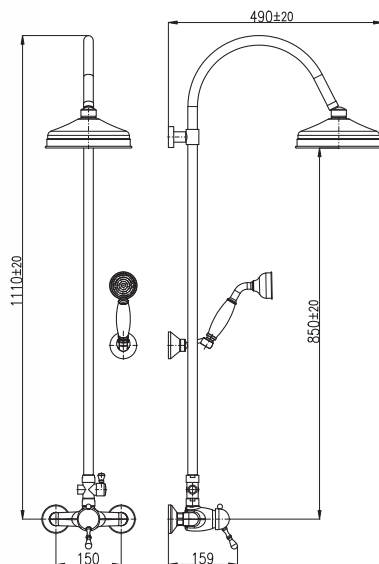

150 mm

L481.5/3SM

9430 392,90

L581.5/3SM

9430 392,90

Sprchový komplet

- Sprchová baterie
- Ruční sprcha KS0017SM, kovová
- Hlavová sprcha ø 20 cm KS0020SM, kovová
- Sprchová hadice, kov, 1,5 m MH1502SM
- Držák sprchy otočný MD0011SM, kovový
- Keramický přepínač MD0629SM

Shower set

- Single-lever shower mixer
- Hand shower KS0017SM, metal
- Over head shower ø 20cm KS0020SM, metal
- Shower hose metal 1,5 m MH1502SM
- Swivel shower holder MD0011SM, metal
- Ceramic diverter MD0629SM

Душевой гарнитур

- Смеситель
- Душевая лейка KS0017SM, металл
- Верхняя душевая лейка ø 20 cm KS0020SM, металл
- Душевой металл. шланг 1,5m MH1502SM
- Подвижный держатель для душа MD0011SM, металл
- Керамический переключатель MD0629SM