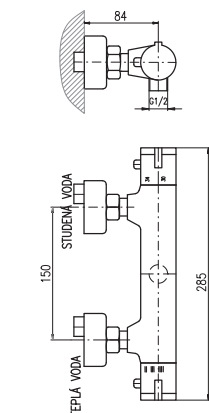

150 mm

TRM80.5

2400 100,00

Baterie sprchová termostatická

Shower thermostatic lever mixer

Смеситель терmostатический для душа

KA4015

KA0501